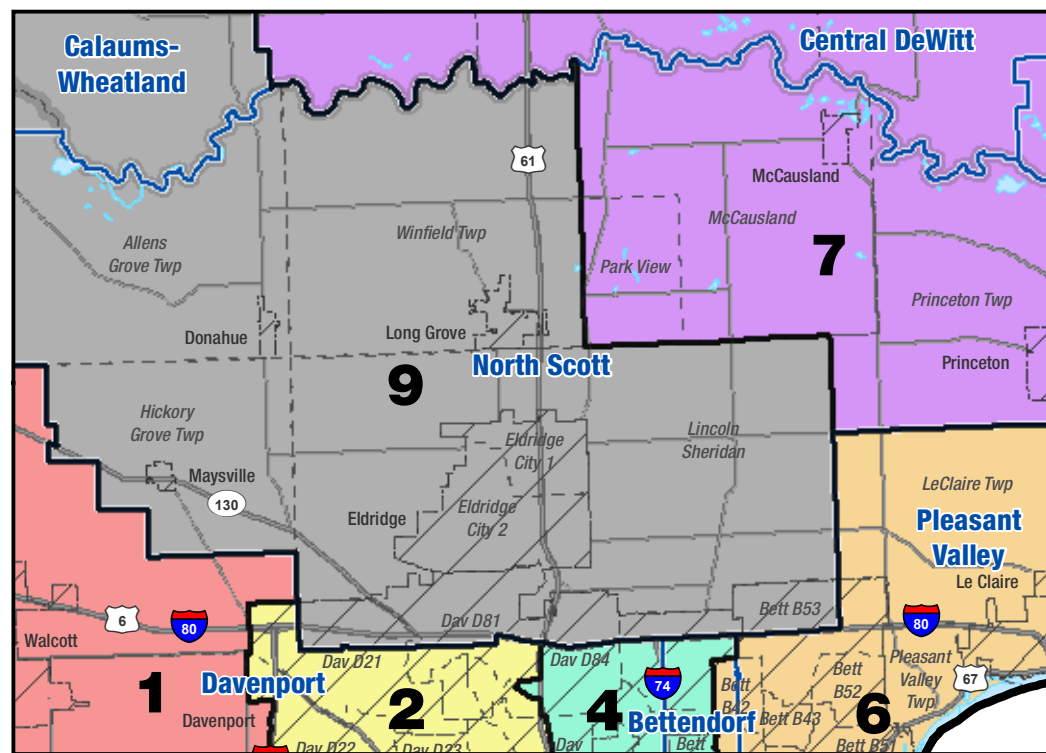

EASTERN IOWA COMMUNITY COLLEGE

Director Districts

Effective August 1, 2023

-  Community School District
-  Precincts (detail map)
-  City
-  County

Director District 2020 Population

-  1: 31,200
-  2: 31,966
-  3: 31,145
-  4: 31,928
-  5: 35,332
-  6: 31,850
-  7: 32,449
-  8: 33,640
-  9: 32,938

CC District Population=292,448
 Ideal Director District Population=32,494
 Overall Plan Deviation=1.13
 Overall Population Dev.=4,187

Source: 2020 Decennial Census, P.L. 94-171 redistricting data
 Map Produced: 5/31/2023

SPLIT SCHOOL DISTRICT DETAIL > NORTH SCOTT CSD