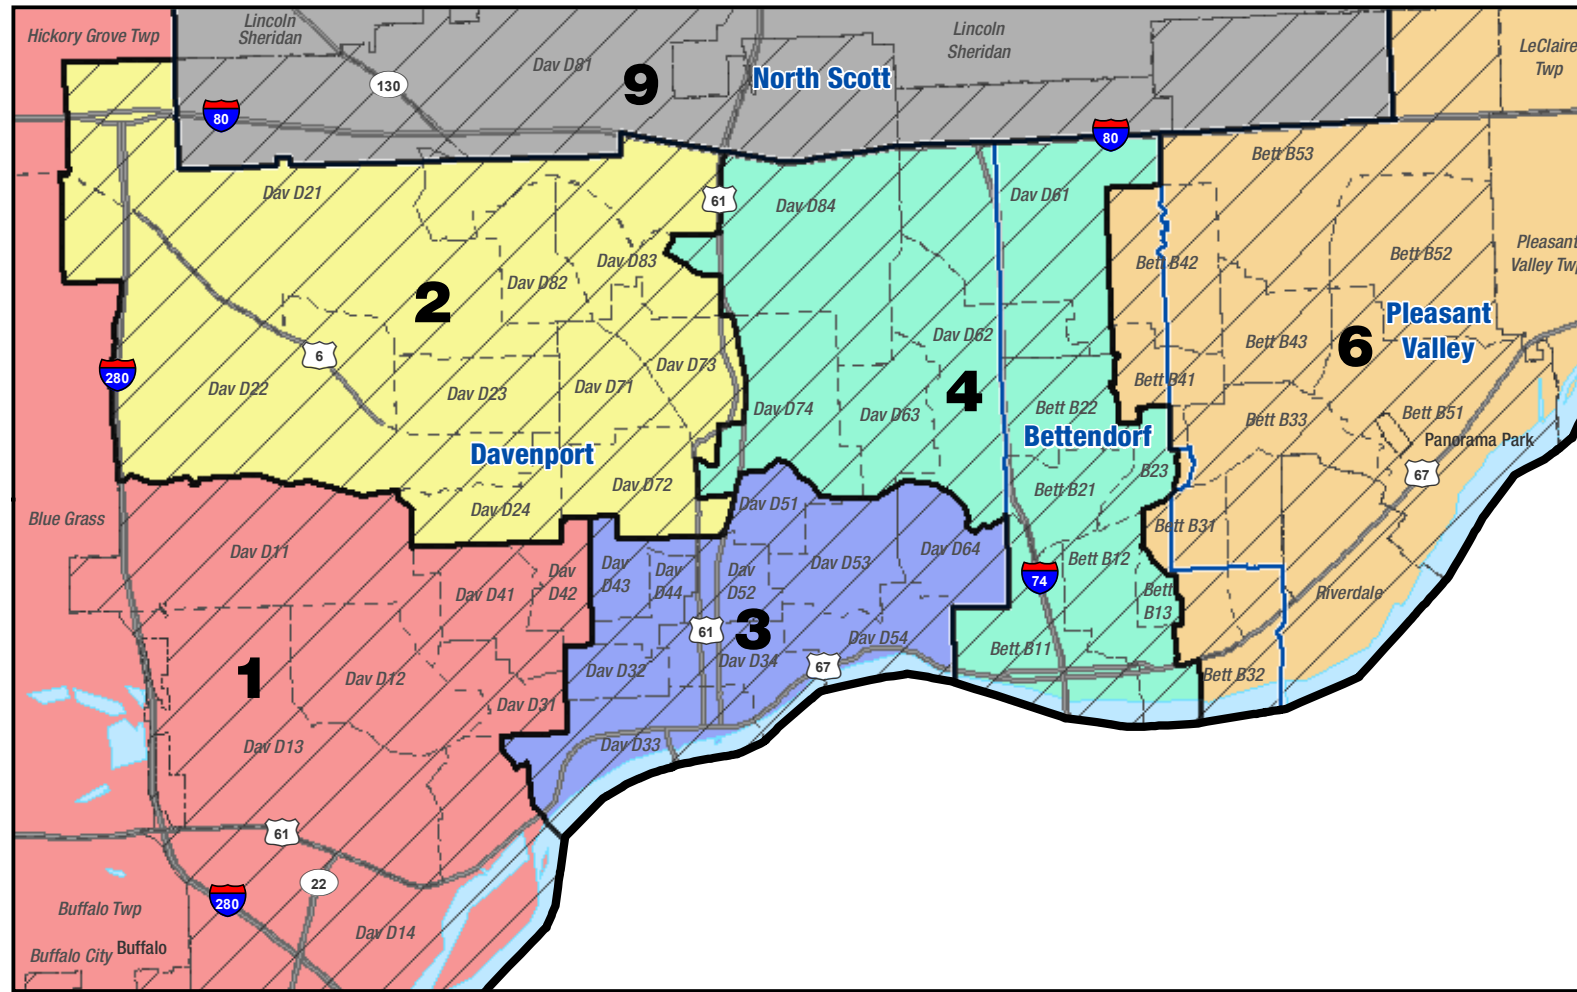

EASTERN IOWA COMMUNITY COLLEGE

Director Districts

Effective August 1, 2023

-  Community School District
-  Precincts (detail map)
-  City
-  County

Director District 2020 Population

-  1: 31,200
-  2: 31,966
-  3: 31,145
-  4: 31,928
-  5: 35,332
-  6: 31,850
-  7: 32,449
-  8: 33,640
-  9: 32,938

CC District Population=292,448
 Ideal Director District Population=32,494
 Overall Plan Deviation=1.13
 Overall Population Dev.=4,187

Source: 2020 Decennial Census, P.L. 94-171 redistricting data
 Map Produced: 5/31/2023

SPLIT SCHOOL DISTRICT DETAIL > NORTH SCOTT CSD